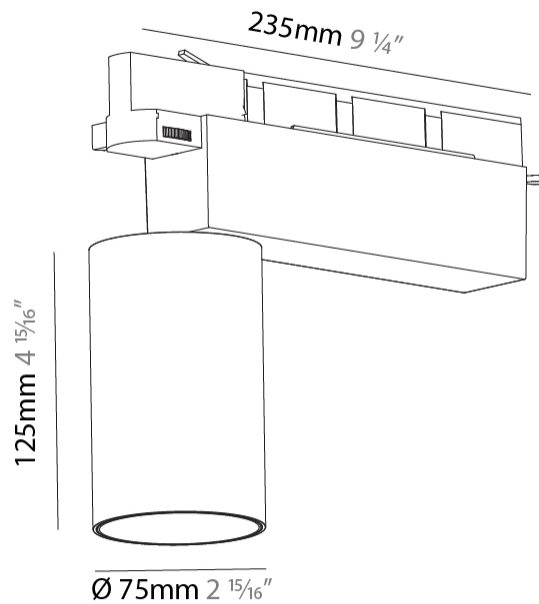

GENERAL

Series: Centriq
 Subseries: Centriq 75
 Brand: Prolicht
 Division: Architectural
 Mounting Type: Track
 Mounting Location: Ceiling
 Subcategory: Spots

PHYSICAL

Shape: Cylinder
 Diameter (mm): 75
 Diameter (in): 2 ¹⁵/₁₆
 Length (mm): 235
 Length (in): 9 ¹/₄
 Height (mm): 182
 Height (in): 7 ³/₁₆
 Light Distribution: Adjustable / Direct
 Weight (kg): 1.099
 Weight (lbs): 2.42
 Installation Requirement: Track or profile system
 Fixture Finish: SSR / BKV / CWI / CRY / HAB / UFT / ITA / RUA / FTG / MYG / LOD / PUS / FRO / FUP / KIA / POP / BLS / SPG / MEY / GOH / GUM / CHC / COM / ABZ / JAG / OBR / MOS / ROR
 Fixture Material: Aluminum Die Cast

OPTICAL

Reflector°: 20 / 25 / 40
 Adjustability: Rotational 340°; Tilt 90°
 Upon Request: Special Beam Angles

RATINGS AND CERTIFICATIONS

Certified By: Certified for North American Standards
 IP rating: IP20

GENERAL

Series: Centriq
 Subseries: Centriq 75
 Brand: Prolicht
 Division: Architectural
 Mounting Type: Track
 Mounting Location: Ceiling
 Subcategory: Spots

PHYSICAL

Shape: Cylinder
 Diameter (mm): 75
 Diameter (in): 2 ¹⁵/₁₆
 Length (mm): 235
 Length (in): 9 ¹/₄
 Height (mm): 125
 Height (in): 4 ¹⁵/₁₆
 Light Distribution: Adjustable / Direct
 Weight (kg): 1.099
 Weight (lbs): 2 7/16
 Fixture Finish: SSR / BKV / CWI / CRY / HAB / UFT / ITA / RUA / FTG / MYG / LOD / PUS / FRO / FUP / KIA / POP / BLS / SPG / MEY / GOH / GUM / CHC / COM / ABZ / JAG / OBR / MOS / ROR
 Fixture Material: Aluminum